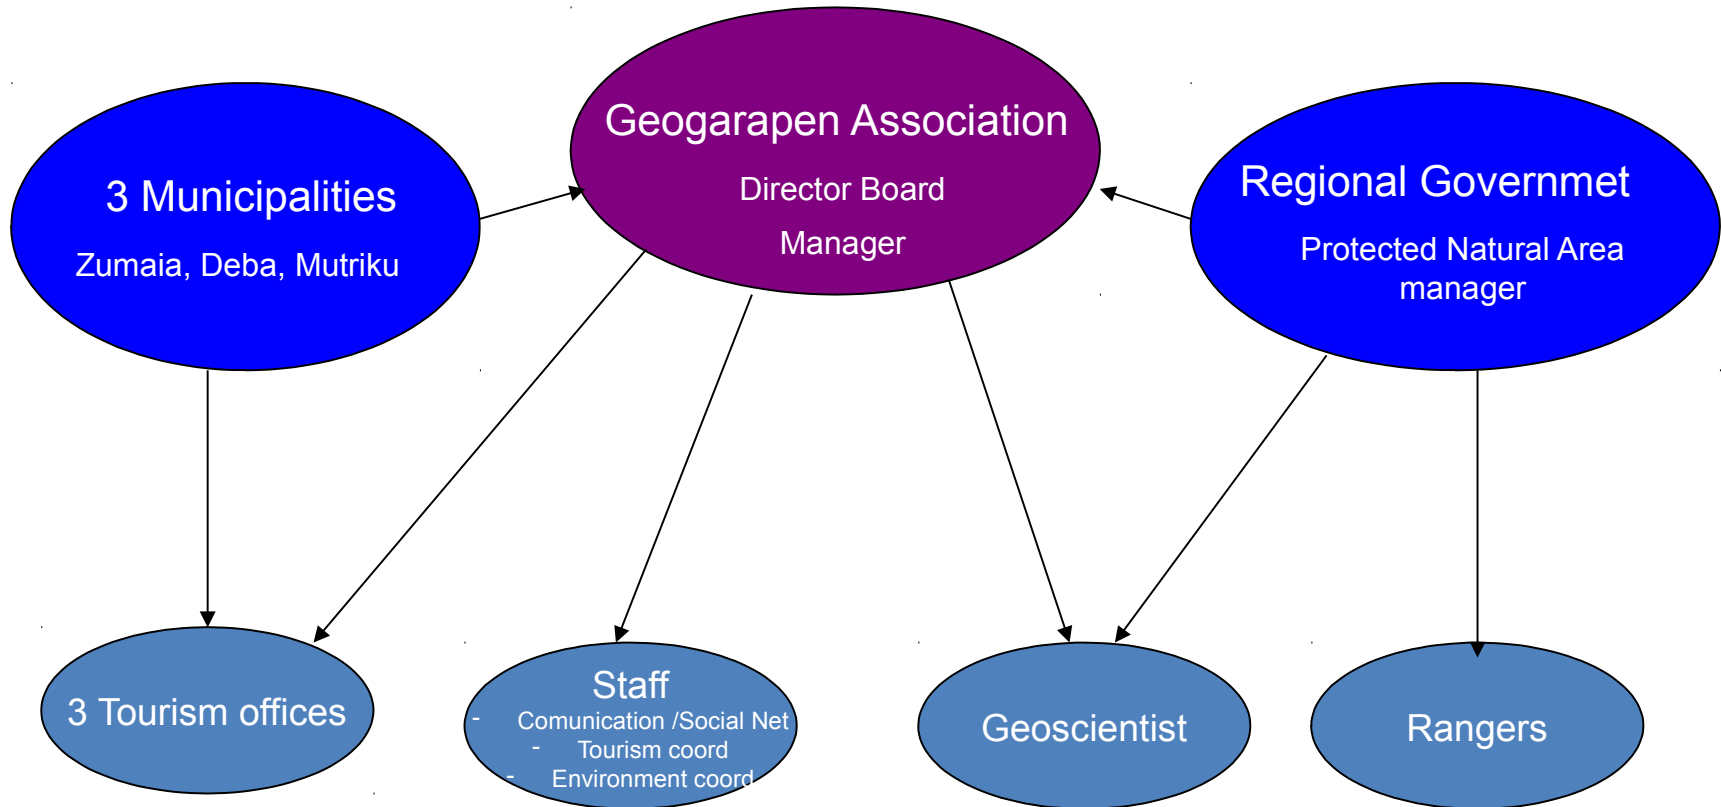

MANAGEMENT BODY AND WORKING TEAM